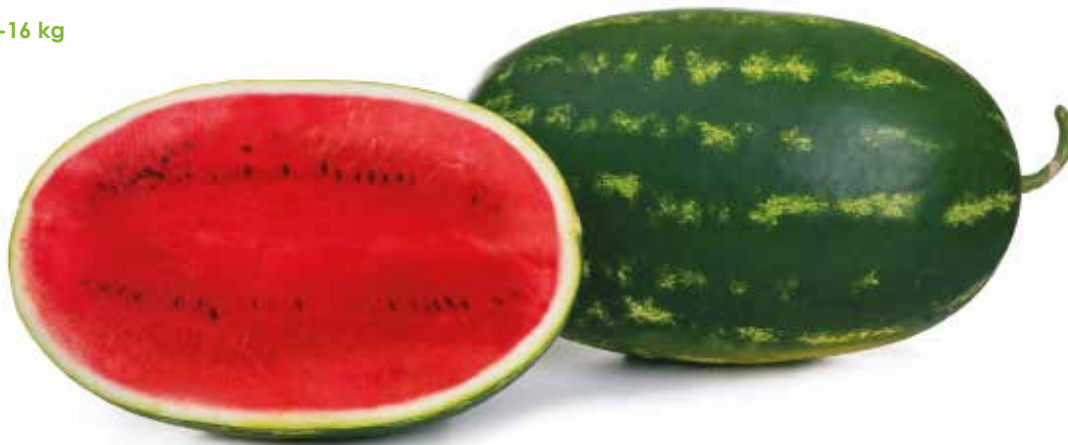

# Galiota F1

Average unripe

14-16 kg

Variety of elongated watermelon type crimson sweet. It shows a fruit of elongated shape of medium-large size (14-16 kg) with very evident dark green streaks. The pulp has a bright red color, crunchy, poorly fibrous and with a high taste and brix degree. The peel is thin but resistant and it gives to the fruit a remarkable shelf life (LSL) post-harvest. The plant is very rustic, of a medium vigor and a good leaf coverage. It is very elegant and it shows an excellent adaptability to different temperature and soil. Flowering and setting give to HSM3-1740 / W24 a high productivity as well as good condition to diseases.